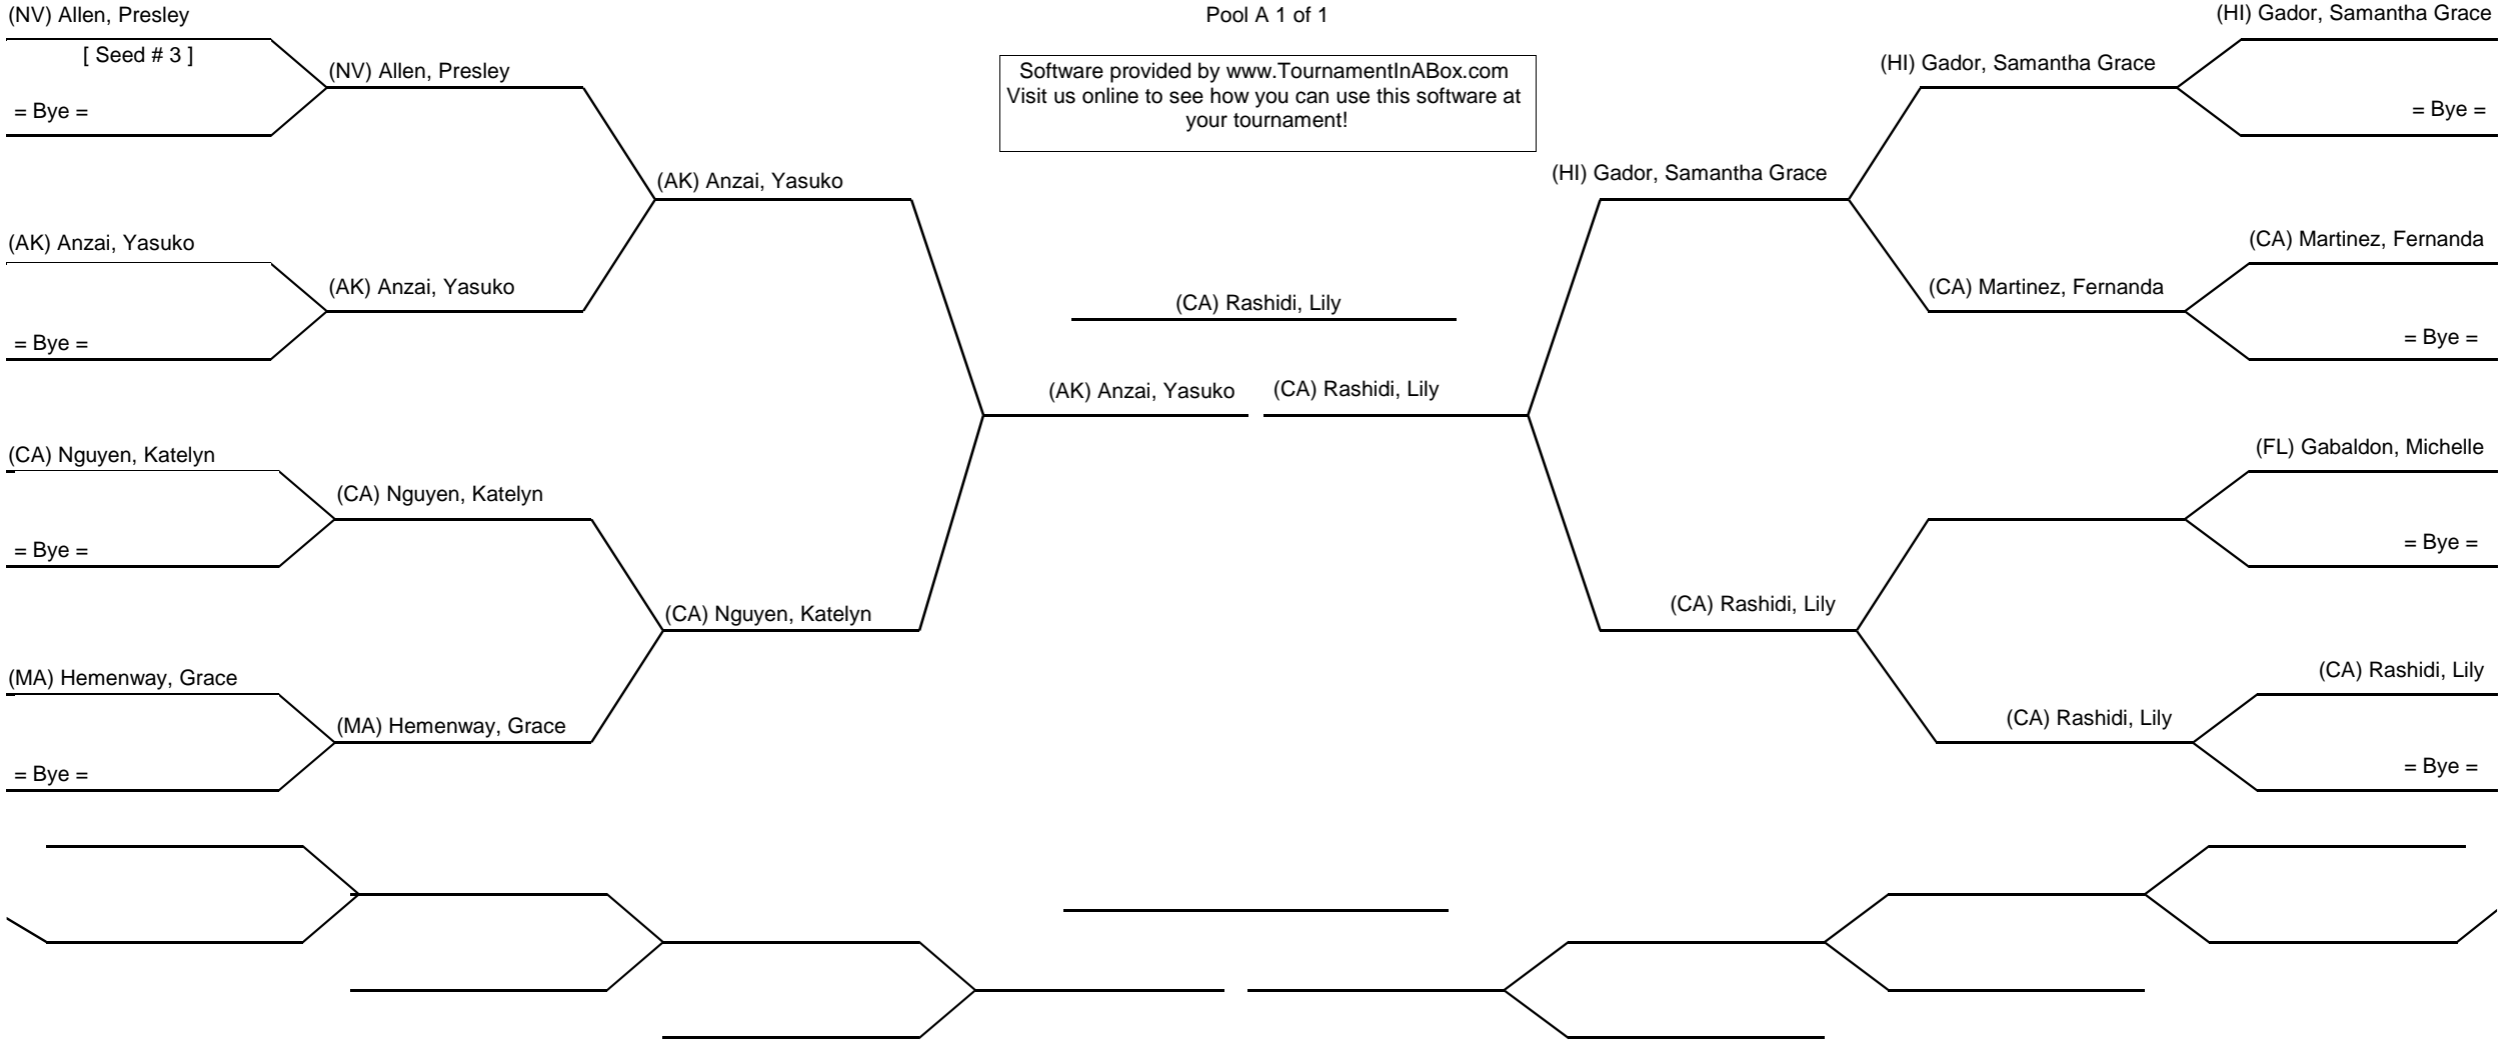

Event: 2024 USA Karate Nationals
Location: Lafayette, LA
Date Start: 7/11/2024 Date End: 7/14/2024
Coordinator USA Karate

1st: _____
2nd: _____
3rd: _____
4th: _____

Division: EK501
12-13 Female Elite Kata

Force Division Check-In

Competitors : 17
Byes : 15

Ring# _____

7/11/2024 10:22:22 AM
Pool A 1 of 1

Software provided by www.TournamentInABox.com
Visit us online to see how you can use this software at
your tournament!