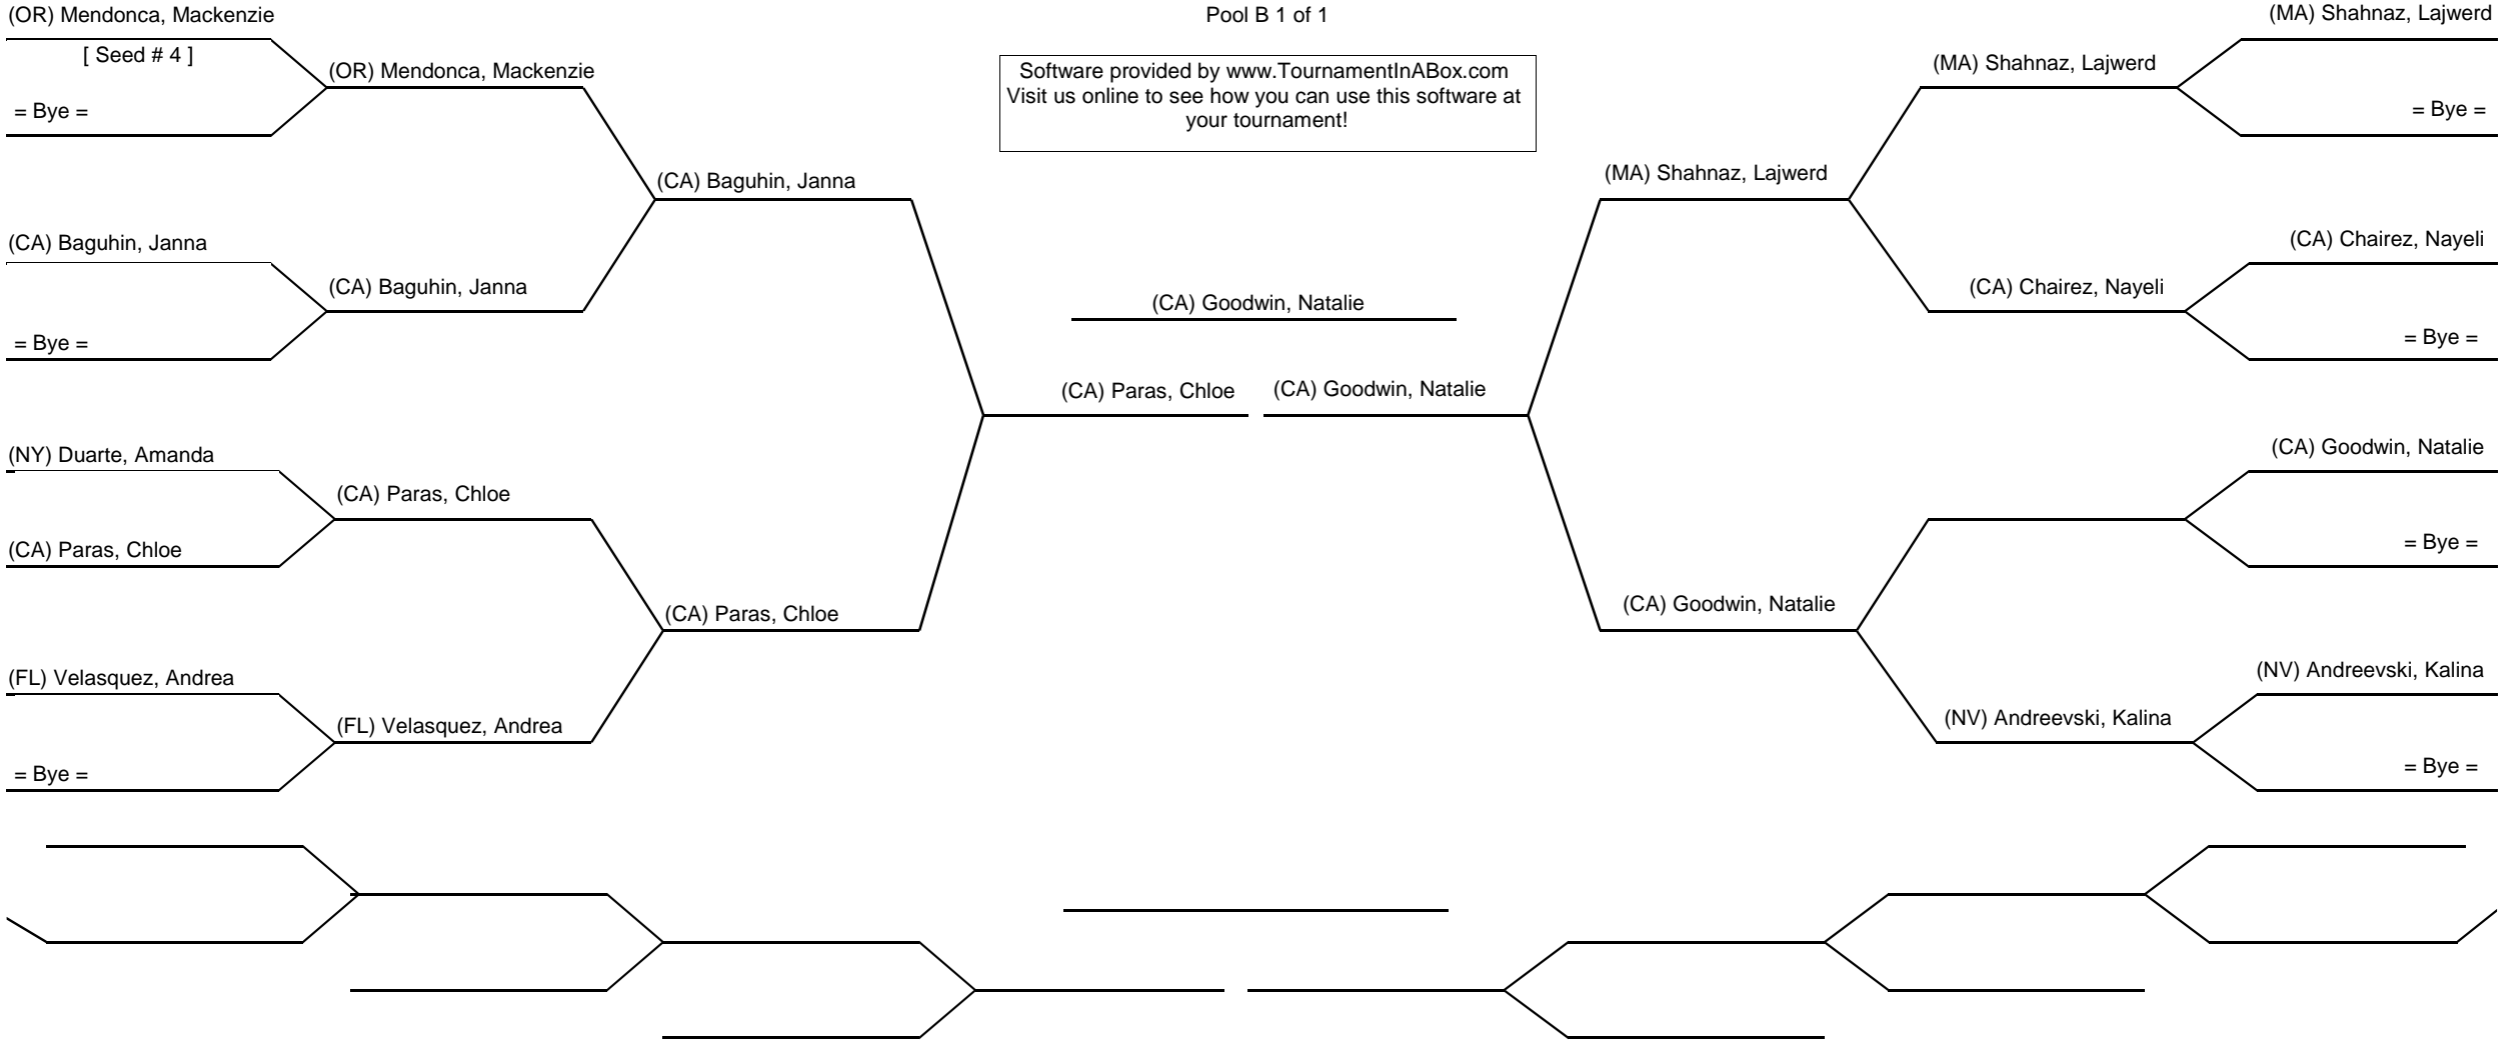

Event: 2024 USA Karate Nationals
Location: Lafayette, LA
Date Start: 7/11/2024 Date End: 7/14/2024
Coordinator USA Karate

1st: _____
2nd: _____
3rd: _____
4th: _____

Division: EK501

12-13 Female Elite Kata

Force Division Check-In

Competitors : 17
Byes : 15

Ring# _____

7/11/2024 10:22:22 AM
Pool B 1 of 1

Software provided by www.TournamentInABox.com
Visit us online to see how you can use this software at
your tournament!